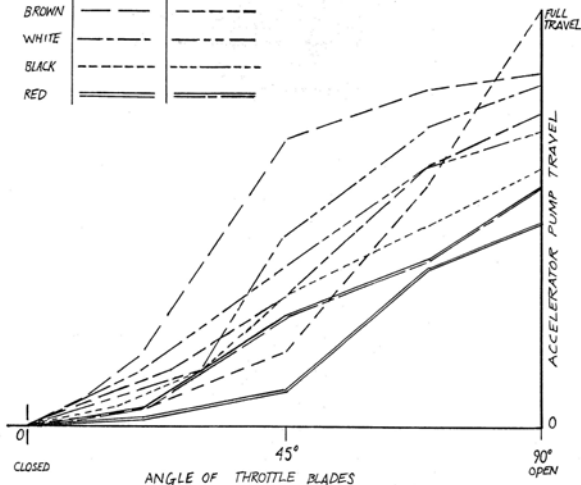

TUNING GUIDE – P/N 65531

ACCELERATOR PUMP CAMS

COLOR	POSITION 1	POSITION 2
BROWN	————	- - - - -
WHITE	- - - - -	————
BLACK	- - - - -	————
RED	=====	=====

**For Technical Assistance, Call Moroso's Tech Line at
(203) 458-0542, 458-0546 8:30am – 5:00pm Eastern Time**