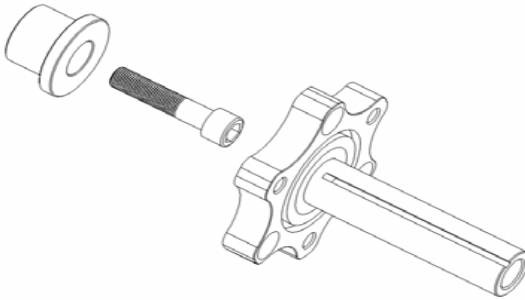

Drive Kit - SBC

P/N 63859

Parts List

1 Drive Mandrel	1 Square Key 3.625"	1 Pulley, V-Belt 4"	2 Spacers .375"
6 SHCS 3/8"-16x1"	1 Pulley V-Belt 2-1/2"	2 Spacer .25"	1 Stepped Steel Washer
1 Drive Gear 16 T	1 Spacer .50 Alum.	1 Spacer .30"	1 Washer .509 I.D.
1 Bolt 1/2-20 x 2.75"	3 SHCS 3/8"-16x 1.5"	1 Crank Bolt Washer	
1 Crank Shaft Bolt	3 SHCS 3/8"-24x1.0	2 Belt Guides, .062"	

This Drive Kit is designed to work with a Moroso Dry Sump Pump, Vacuum Pump and an alternator or any combination of either.

*For Technical Assistance, Call Moroso's Tech Line at
(203) 458-0542, 458-0546 8:30am – 5:00pm Eastern Time*