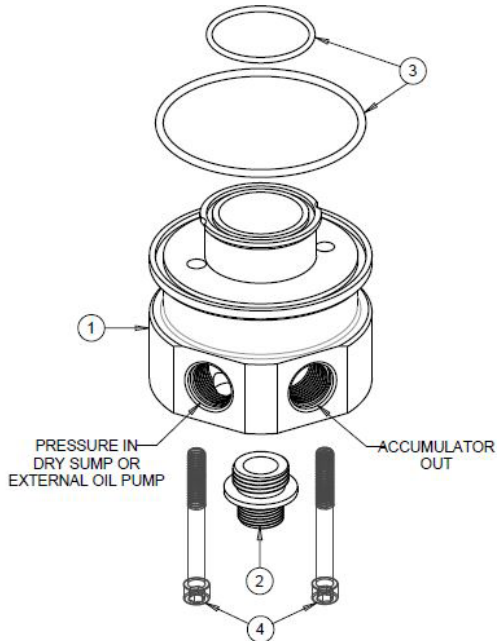

## TALL OIL FILTER ADAPTER BBC MARK 4 P/N 23701

<u>ITEM #</u>	<u>PARTS LIST</u>	<u>QUANTITY</u>
1	OIL FILTER ADAPTER	1
2	FITTING	1
3	O-RINGS	2
4	5/16-18 X 2.75 SOCKET HEAD CAP SCREWS	2
5	10 AN PLUG	1

This adapter is designed to be used with dry sump or external oil pumps and accumulator only.

Assemble the components as per drawing. An AN plug is included to block off the unused port on the adapter.

**For Technical Assistance, Call Moroso's Tech Line at  
(203) 458-0542, 458-0546 8:30am – 5:00pm Eastern Time**