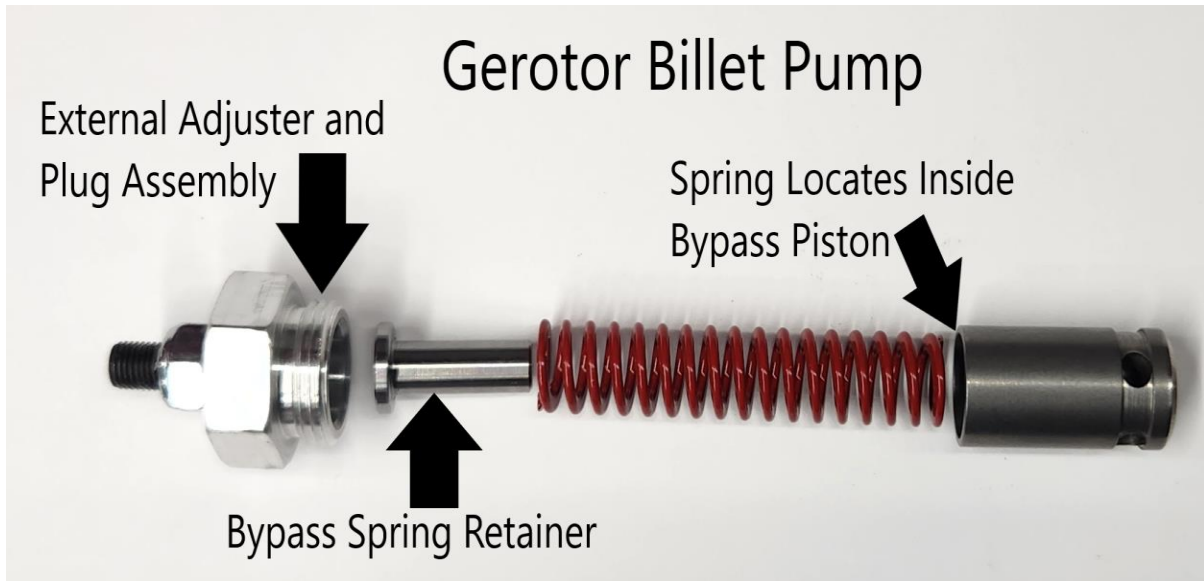

www.moroso.com

REV A.

073124

22581_22582_22583_inst

Brown Spring – Lightest pressure – 50 - 60 PSI

2.240" Overall length - .036" Wire Diameter – 21 Active Coils

Purple Spring – Medium pressure – 60 - 70 PSI

2.300" Overall length - .039" Wire Diameter – 18 Active Coils

**For Technical Assistance, call Moroso's Tech Line
(203)-458-0542, 8:30am-5:00pm Eastern Time
MOROSO PERFORMANCE PRODUCTS, INC.**

**80 CARTER DRIVE
GUILFORD, CT 06437**