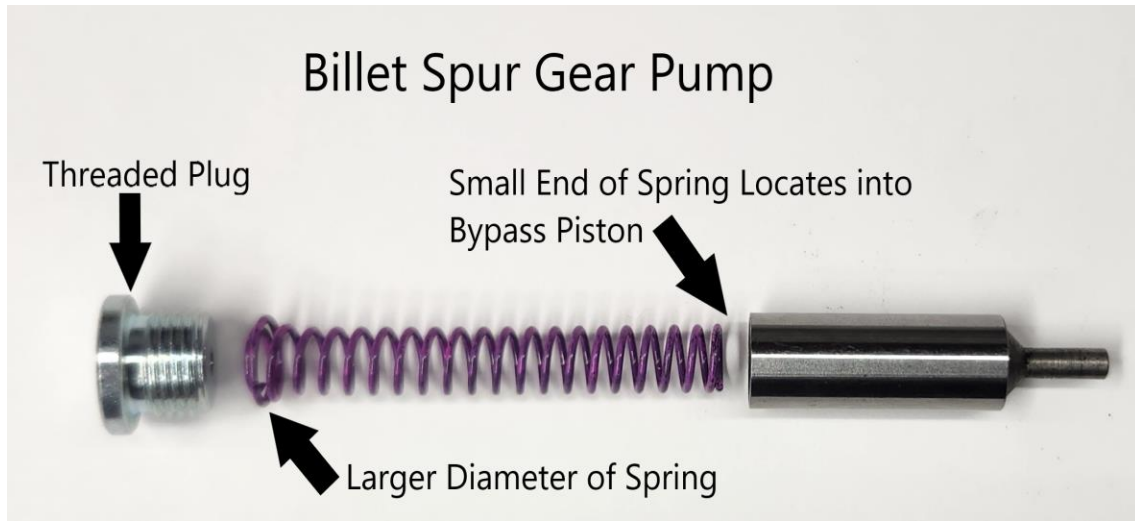

-Increasing the spring pressure will not raise the idle rpm oil pressure. Once the oil is at operating temperature, a properly sized pump will open the bypass above idle rpm, around 2500 to 3000 rpm.

-For kits #22851 & #22852, the wide coil end goes against the tension pin or plug and should be assembled as shown (See Fig.1 & Fig. 2)

22581_22582_22583_inst

Fig. 2

Kit #22851 – BBC Cast & Billet Wet Sump Pumps & Tri-Lobe Pump Series

**For Technical Assistance, call Moroso's Tech Line
(203)-458-0542, 8:30am-5:00pm Eastern Time
MOROSO PERFORMANCE PRODUCTS, INC.**

**80 CARTER DRIVE
GUILFORD, CT 06437
www.moroso.com**

REV A.
073124

22581_22582_22583_inst

Light Blue Spring – Lightest pressure – 50 - 60 PSI

2.436" Overall length - .041" Wire Diameter – 22 Active Coils