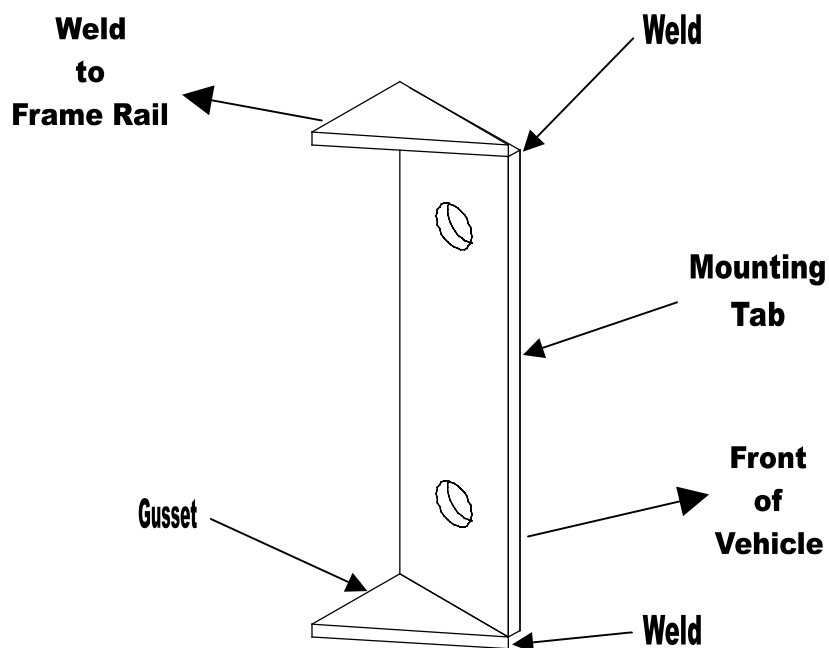

Competition Engineering Part Number C4032

*For Technical Assistance, call Competition Engineering's Tech Line at
(203) 458-0542, 8:30am-5:00pm Eastern Time*

COMPETITION ENGINEERING
80 Carter Drive • Gullford, CT 06437
Phone: (203) 453-5200 • Fax: (203) 453-6906