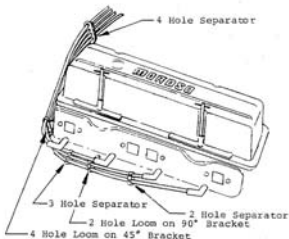

PART # 72195

1. Install brackets as shown.
2. Use bolts included in kit to install brackets.

***For Technical Assistance, Call Moroso's Tech Line at
(203) 458-0542, 458-0546 8:30am – 5:00pm Eastern Time***