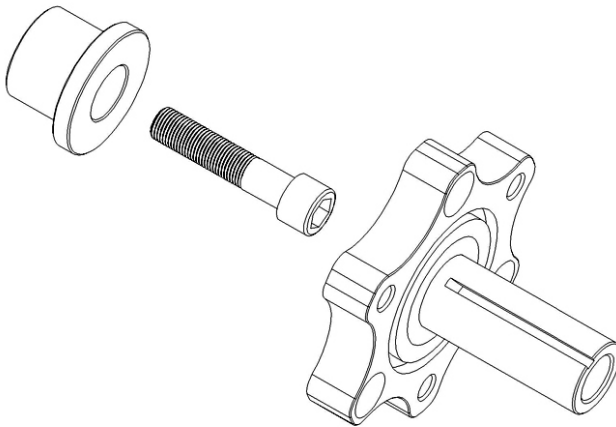

*For Technical Assistance, Call Moroso's Tech Line at
(203) 458-0542, 458-0546 8:30am – 5:00pm Eastern Time*

MOROSO PERFORMANCE PRODUCTS, INC
80 CARTER DR • GUILFORD, CT 06437
Phone: (203) 453-6571 • FAX (203) 453-6906

Rev. B
042715

Visit Us At www.moroso.com

63857INST