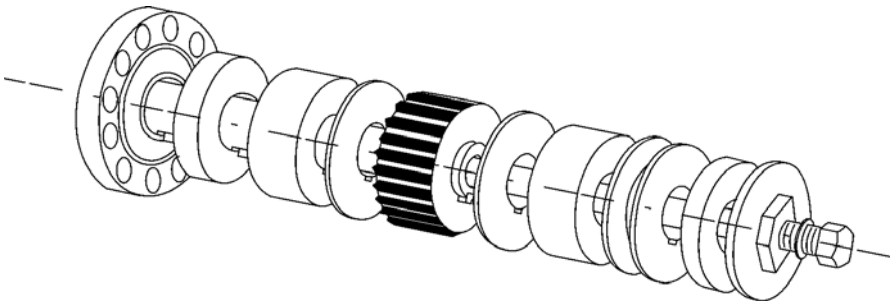

Drive Kit - SBFord  
P/N 63846

Parts List

1 Spacer .350"	1 Split Lock Washer	1 Pulley, V-Belt	1 Lock Washer 7/16"
1 Spacer .500"	1 Drive Gear 16T	1 Woodruff Key	1 Stepped Steel Washer
2 Spacer .905"	2 Belt Guides	1 Mandrel	1 HHCS 7/16 x 7.5"
1 Drive Hub	1 SBF, Drive Spacer	4 Socket Head Cap Screw	

This Drive Kit is designed to work with a Moroso Dry Sump Pump and Moroso Vacuum Pump mounted with a Moroso part #63911 Ford Vacuum Pump, Mounting Bracket, #63810 Alt. Mounting Bracket and #64810 Alt. Pulley. The diagram below shows one of the many arrangements of the Drive Kit.