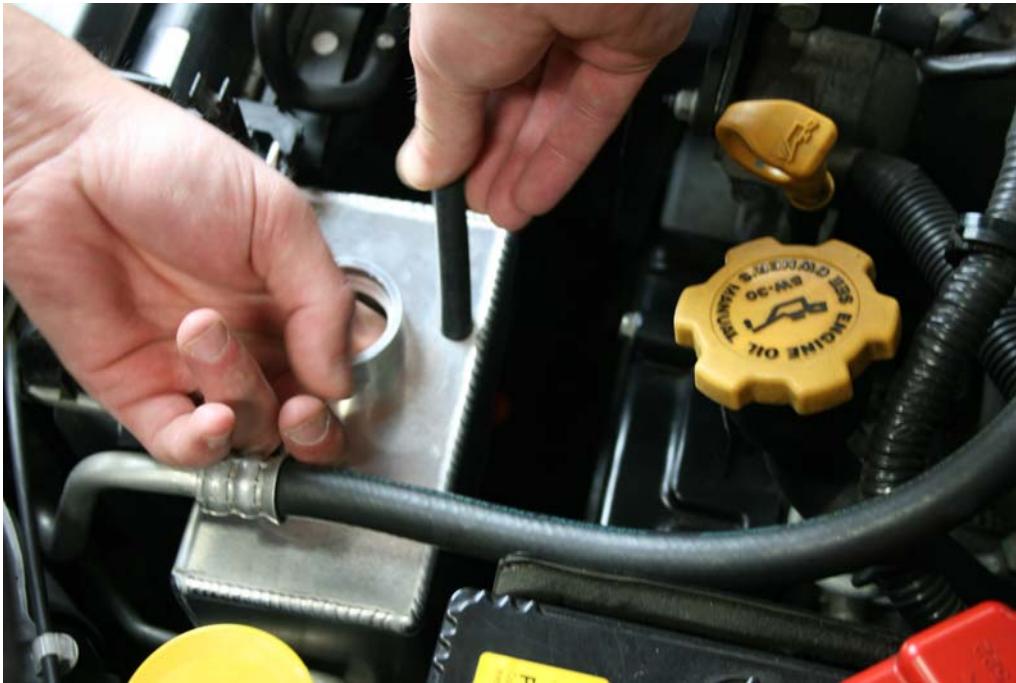

Step 11: Thread tube into coolant tank