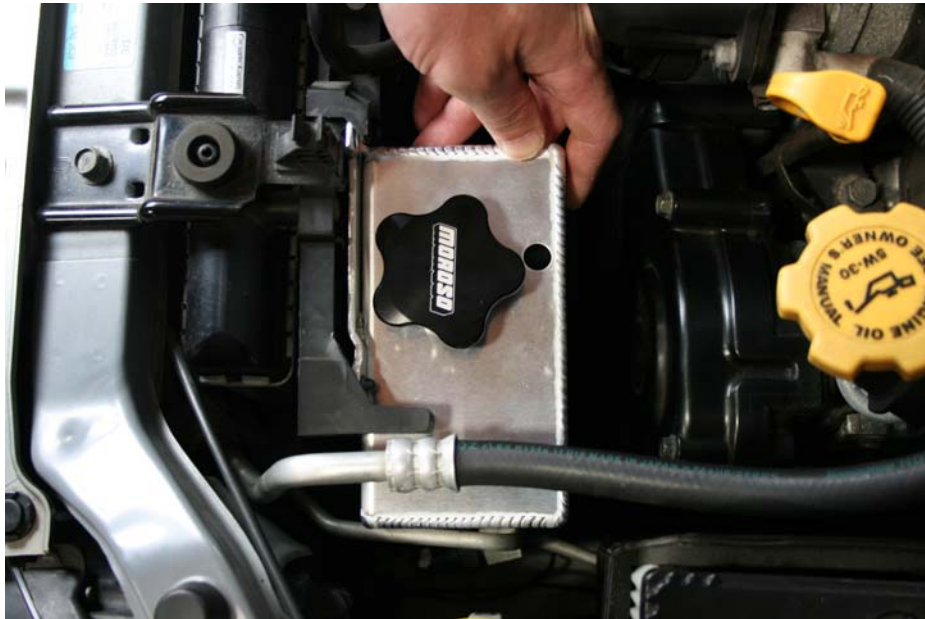

80 CARTER DRIVE
GUILFORD, CT 06437
www.moroso.com

Step 6: Insert lower mount into bracket (on bottom of coolant tank)

Step 7: Rotate coolant tank into upper mount

For Technical Assistance, call Moroso's Tech Line
(203)-458-0542, 8:30am-5:00pm Eastern Time
MOROSO PERFORMANCE PRODUCTS, INC.
80 CARTER DRIVE
GUILFORD, CT 06437
www.moroso.com