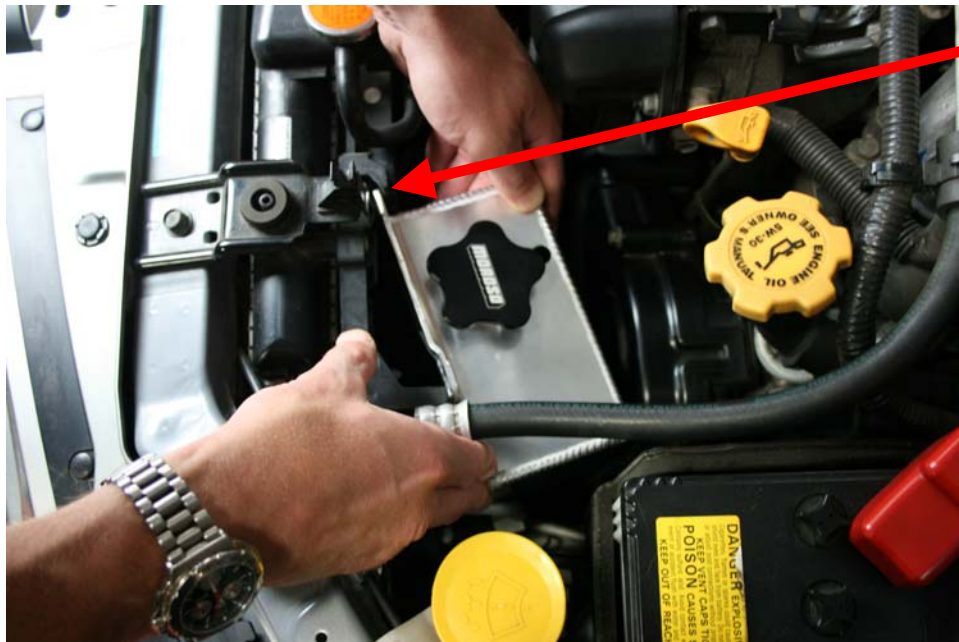

Step 7: Rotate coolant tank into upper mount

For Technical Assistance, call Moroso's Tech Line
(203)-458-0542, 8:30am-5:00pm Eastern Time
MOROSO PERFORMANCE PRODUCTS, INC.
80 CARTER DRIVE
GUILFORD, CT 06437
www.moroso.com