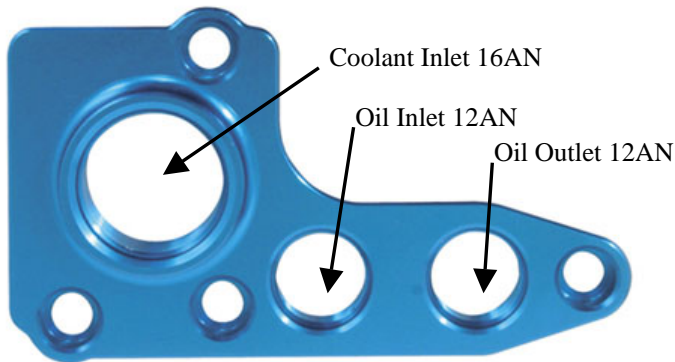

PART# 23681

***For Technical Assistance, Call Moroso's Tech Line at
(203) 458-0542, 458-0546 8:30am – 5:00pm Eastern Time***

MOROSO PERFORMANCE PRODUCTS, INC
80 CARTER DR • GUILFORD, CT 06437
Phone: (203) 453-6571 • Fax: (203) 453-6906