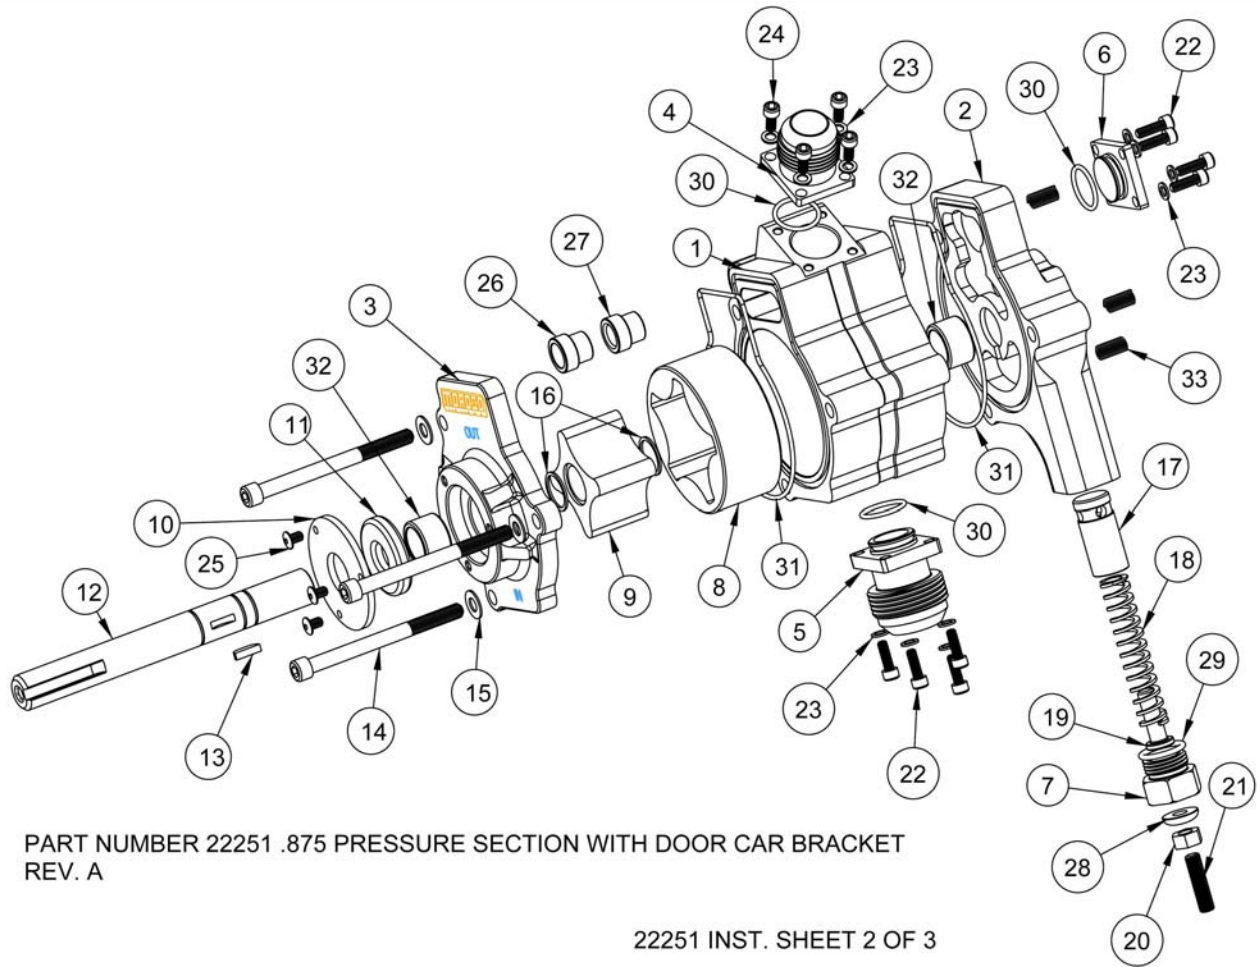

- 1 #12 PRESSURE OUTLET / REPLACEMENT PRT # 22742 / OPTIONAL #10 AN PRT # 22741
- 2 #16 AN PRESSURE INLET / REPLACEMENT PRT # 22744 / OPTIONAL # 12 AN PRT # 22742
- 3 OPTIONAL POSITION FOR PRESSURE OUTLET (1)
- 4 PRESSURE ADJUSTER