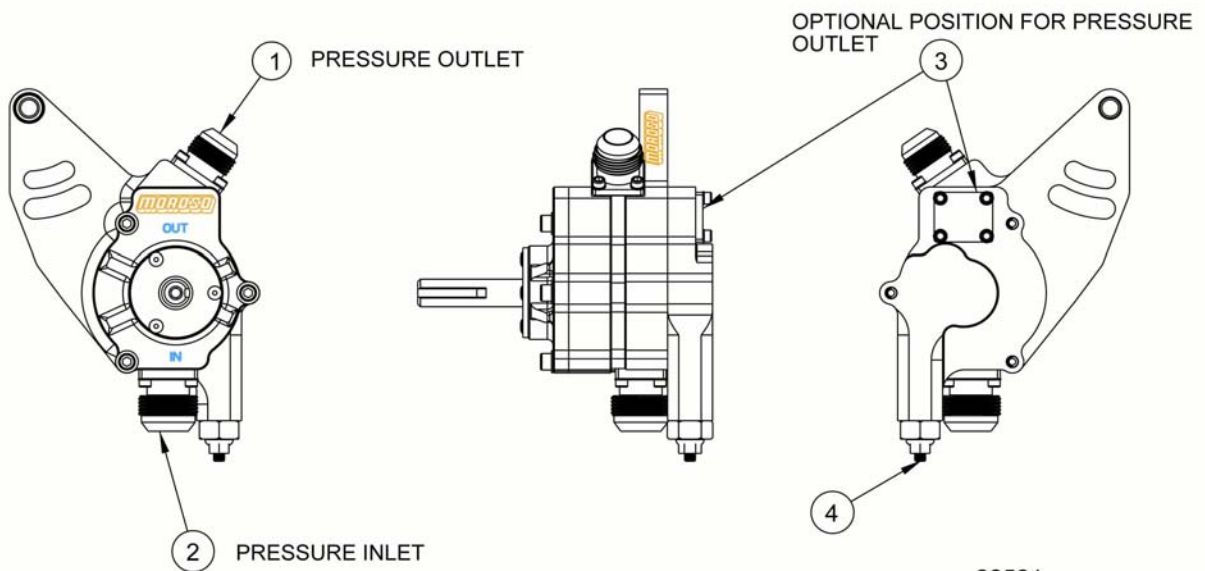

REV. A

22521
22421
22251
22241 INST.
SHEET 3 OF 3