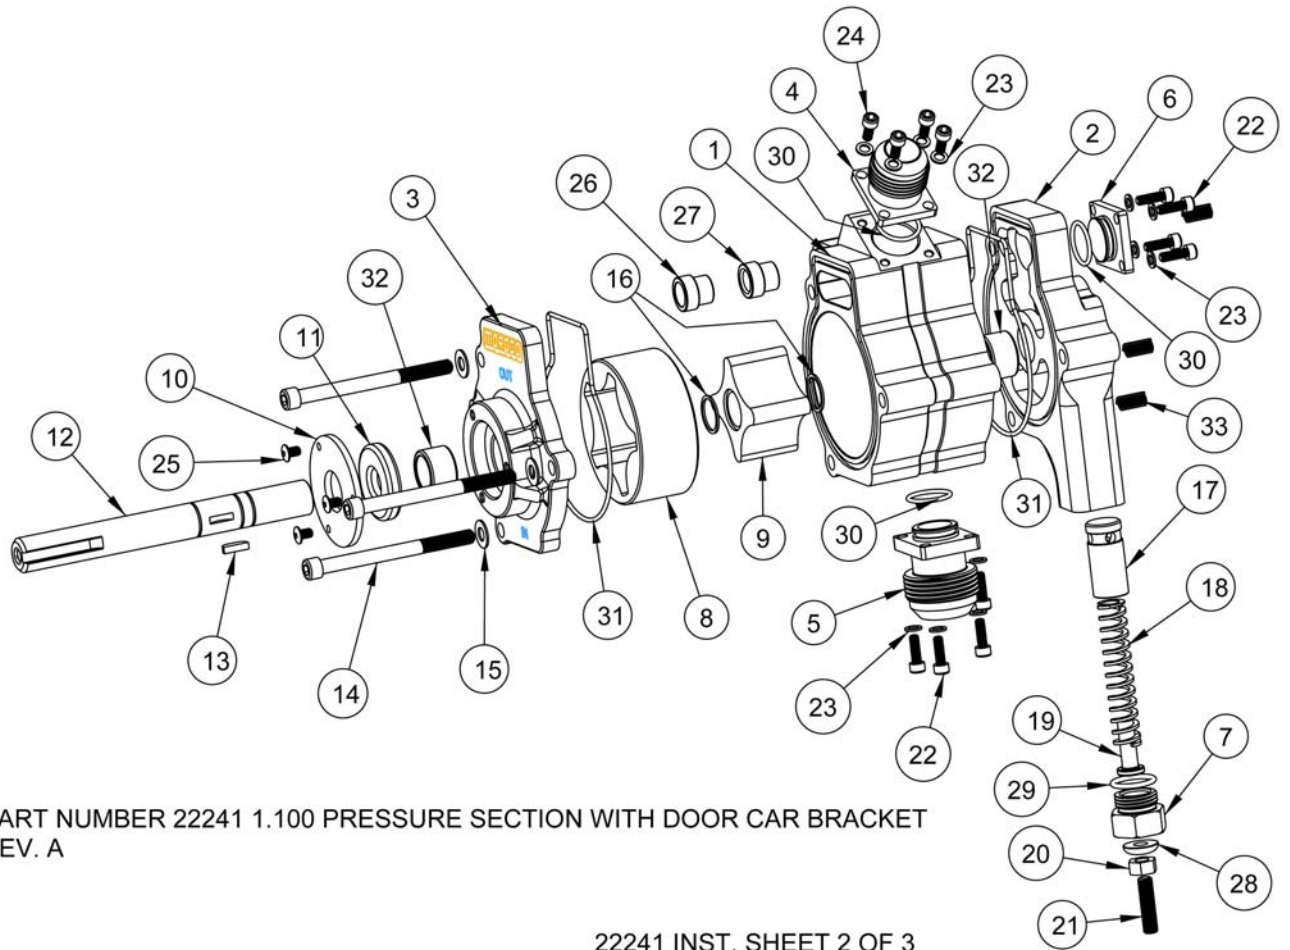

DRY SUMP OIL PUMP PART 22241
PART 22241 1.100 PRESS.SECTION & DOOR CAR BRKT
Parts List

P/N	DESCRIPTION	QTY
1 22251120	PRESSURE SECTION W/DOOR CAR BRACKET 1.100"	1
2 22520120	PRESSURE BY-PASS SECTION	1
3 22520500	FRONT SECTION	1
4 22742	-12AN MALE FITTING / OPTIONAL P/N 22741 -10AN MALE	1
5 22744	-16AN MALE FITTING / OPTIONAL P/N 22742 -12AN MALE	1
6 22520135	12 PORT PLUG	1
7 22167050	BY-PASS PLUG FITTING	1
8 22560146	1.100" SCROLL	1
9 22520176	1.100" ROTOR	1
10 22520395	FRONT SEAL CAP	1
11 22500440	LIP SEAL	1
12 22520160	SHAFT	1
13 22500340	WOODRUFF KEY	1
14 22520190	1/4-28 X 3" SHCS	3
15 0804019	.26 X.5 CONICAL WASHER	3
16 22520161	SPIRAL RETAINING RING	2
17 22167070	BY-PASS VALVE	1
18 22167035	BY-PASS SPRING	1
19 22167060	BY-PASS SPRING RETAINER	1
20 0704002	1/4-28 LOCK NUT	1
21 22167039	1/4-28 X 1" PRESSURE ADJUSTER	1
22 0501041	8-32 X .5" RETAINING SCREW	8
23 0801002	.181 X .303 WASHER	12
24 0501031	8-32 X .375" RETAINING SCREW	4
25 0592001	8-32 X .250 BUTTON HEAD RETAINING SCREW	3
26 22500320	.375 I.D. MOUNTING BUSHING	1
27 22500330	.437 I.D. MOUNTING BUSHING	1
28 63493004	SEALING WASHER	1
29 22167016	.644 I.D. X .080 THK. O-RING	1
30 22520050	.676 I.D. X .070 THK. O-RING	3
31 22520060	3.489 I.D. X .070 THK. O-RING	2
32 22500240	BEARING	2
33 22500370	1/4-28 X .500" HELI-COIL	3

PART NUMBER 22241 1.100 PRESSURE SECTION WITH DOOR CAR BRACKET
REV. A

22241 INST. SHEET 2 OF 3

- 1 #12 PRESSURE OUTLET / REPLACEMENT PRT # 22742 / OPTIONAL #10 AN PRT # 22741
- 2 #16 AN PRESSURE INLET / REPLACEMENT PRT # 22744 / OPTIONAL # 12 AN PRT # 22742
- 3 OPTIONAL POSITION FOR PRESSURE OUTLET (1)
- 4 PRESSURE ADJUSTER