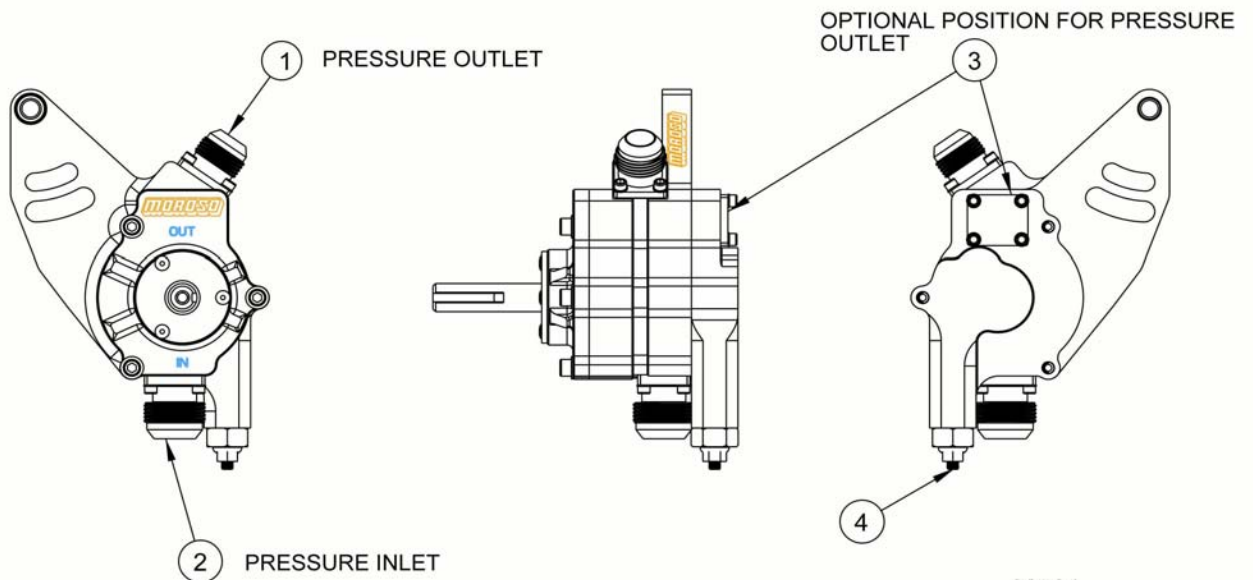

DRY SUMP OIL PUMP PART 22241
PART 22241 1.100 PRESS.SECTION & DOOR CAR BRKT
Parts List

P/N	DESCRIPTION	QTY
1 22251120	PRESSURE SECTION W/DOOR CAR BRACKET 1.100"	1
2 22520120	PRESSURE BY-PASS SECTION	1
3 22520500	FRONT SECTION	1
4 22742	-12AN MALE FITTING / OPTIONAL P/N 22741 -10AN MALE	1
5 22744	-16AN MALE FITTING / OPTIONAL P/N 22742 -12AN MALE	1
6 22520135	12 PORT PLUG	1
7 22167050	BY-PASS PLUG FITTING	1
8 22560146	1.100" SCROLL	1
9 22520176	1.100" ROTOR	1
10 22520395	FRONT SEAL CAP	1
11 22500440	LIP SEAL	1
12 22520160	SHAFT	1
13 22500340	WOODRUFF KEY	1
14 22520190	1/4-28 X 3" SHCS	3
15 0804019	.26 X.5 CONICAL WASHER	3
16 22520161	SPIRAL RETAINING RING	2
17 22167070	BY-PASS VALVE	1
18 22167035	BY-PASS SPRING	1
19 22167060	BY-PASS SPRING RETAINER	1
20 0704002	1/4-28 LOCK NUT	1
21 22167039	1/4-28 X 1" PRESSURE ADJUSTER	1
22 0501041	8-32 X .5" RETAINING SCREW	8
23 0801002	.181 X .303 WASHER	12
24 0501031	8-32 X .375" RETAINING SCREW	4
25 0592001	8-32 X .250 BUTTON HEAD RETAINING SCREW	3
26 22500320	.375 I.D. MOUNTING BUSHING	1
27 22500330	.437 I.D. MOUNTING BUSHING	1
28 63493004	SEALING WASHER	1
29 22167016	.644 I.D. X .080 THK. O-RING	1
30 22520050	.676 I.D. X .070 THK. O-RING	3
31 22520060	3.489 I.D. X .070 THK. O-RING	2
32 22500240	BEARING	2
33 22500370	1/4-28 X .500" HELI-COIL	3

PART NUMBER 22241 1.100 PRESSURE SECTION WITH DOOR CAR BRACKET
REV. A

22241 INST. SHEET 2 OF 3

- 1 #12 PRESSURE OUTLET / REPLACEMENT PRT # 22742 / OPTIONAL #10 AN PRT # 22741
- 2 #16 AN PRESSURE INLET / REPLACEMENT PRT # 22744 / OPTIONAL # 12 AN PRT # 22742
- 3 OPTIONAL POSITION FOR PRESSURE OUTLET (1)
- 4 PRESSURE ADJUSTER